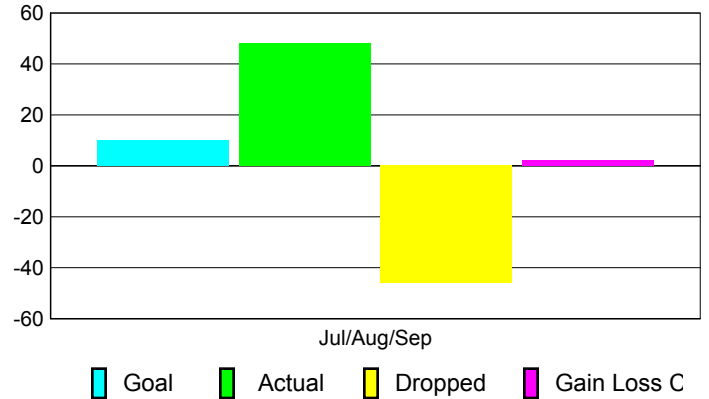

Membership Results 2010-2011

Goal, New, Dropped, Gain/Loss